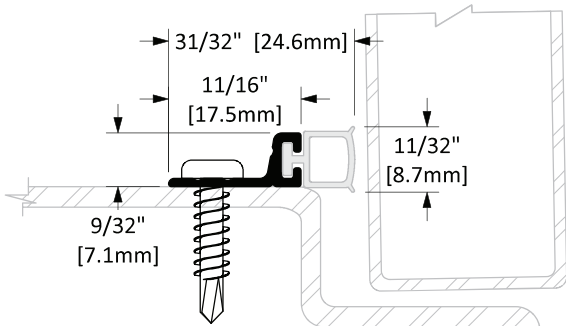

WEATHERSTRIP

W-1

WITH VINYL
Screw Type: A
OPT Screw Type: B
STD Finish: Mill

W-1F

WITH VINYL
Screw Type: A
OPT Screw Type: B
STD Finish: Mill

W-2

WITH VINYL
Screw Type: A
OPT Screw Type: B
STD Finish: Mill

W-2F

WITH VINYL
Screw Type: A
OPT Screw Type: B
STD Finish: Mill

W-13

WITH CLOSED CELL NEOPRENE
Screw Type: A
OPT Screw Type: B
STD Finish: Clear Anodized
OPT Finish: B.A., BL.A.

W-14

WITH CLOSED CELL NEOPRENE
Screw Type: A
OPT Screw Type: B
STD Finish: Clear Anodized
OPT Finish: B.A., BL.A.

W-15

WITH CLOSED CELL NEOPRENE
Screw Type: C
OPT Screw Type: D
STD Finish: Clear Anodized