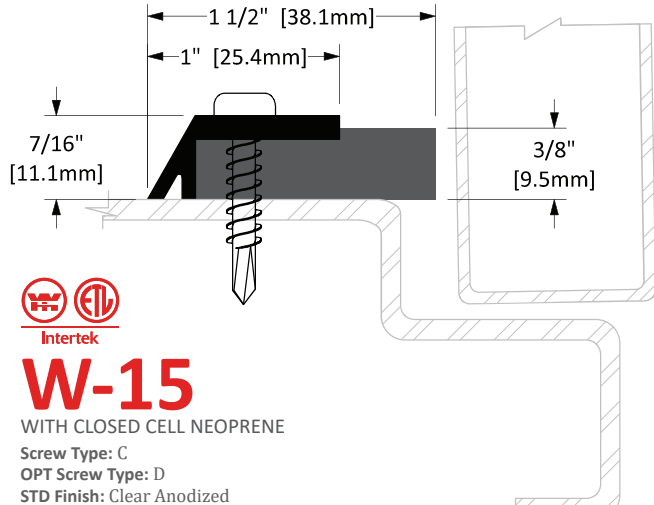

WEATHERSTRIP

W-1

WITH VINYL
Screw Type: A
OPT Screw Type: B
STD Finish: Mill

W-1F

WITH VINYL
Screw Type: A
OPT Screw Type: B
STD Finish: Mill

W-2

WITH VINYL
Screw Type: A
OPT Screw Type: B
STD Finish: Mill

W-2F

WITH VINYL
Screw Type: A
OPT Screw Type: B
STD Finish: Mill

W-13

WITH CLOSED CELL NEOPRENE
Screw Type: A
OPT Screw Type: B
STD Finish: Clear Anodized
OPT Finish: B.A., BL.A.

W-14

WITH CLOSED CELL NEOPRENE
Screw Type: A
OPT Screw Type: B
STD Finish: Clear Anodized
OPT Finish: B.A., BL.A.

W-15

WITH CLOSED CELL NEOPRENE
Screw Type: C
OPT Screw Type: D
STD Finish: Clear Anodized