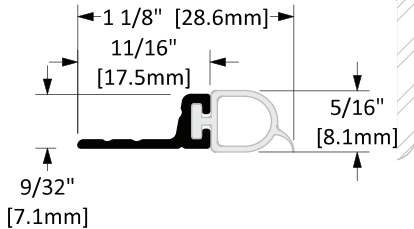

WEATHERSTRIP

W-1

WITH VINYL
Screw Type: A
OPT Screw Type: B
STD Finish: Mill

W-1F

WITH VINYL
Screw Type: A
OPT Screw Type: B
STD Finish: Mill

W-2

WITH VINYL
Screw Type: A
OPT Screw Type: B
STD Finish: Mill

W-2F

WITH VINYL
Screw Type: A
OPT Screw Type: B
STD Finish: Mill

W-13

WITH CLOSED CELL NEOPRENE
Screw Type: A
OPT Screw Type: B
STD Finish: Clear Anodized
OPT Finish: B.A., BL.A.

W-14

WITH CLOSED CELL NEOPRENE
Screw Type: A
OPT Screw Type: B
STD Finish: Clear Anodized
OPT Finish: B.A., BL.A.

W-15

WITH CLOSED CELL NEOPRENE
Screw Type: C
OPT Screw Type: D
STD Finish: Clear Anodized