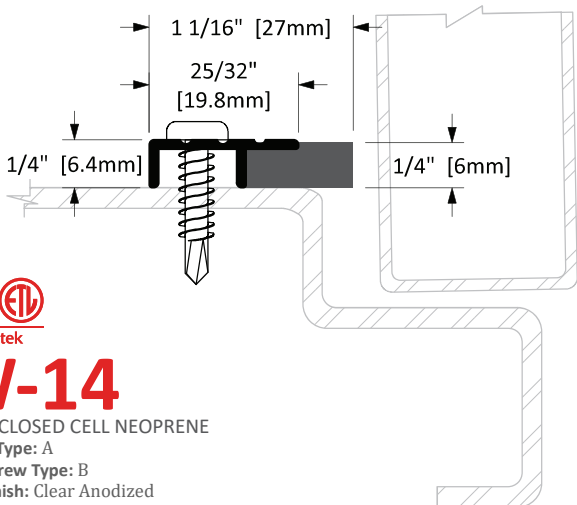

WEATHERSTRIP

W-1

WITH VINYL
Screw Type: A
OPT Screw Type: B
STD Finish: Mill

W-1F

WITH VINYL
Screw Type: A
OPT Screw Type: B
STD Finish: Mill

W-2

WITH VINYL
Screw Type: A
OPT Screw Type: B
STD Finish: Mill

W-2F

WITH VINYL
Screw Type: A
OPT Screw Type: B
STD Finish: Mill

W-13

WITH CLOSED CELL NEOPRENE
Screw Type: A
OPT Screw Type: B
STD Finish: Clear Anodized
OPT Finish: B.A., BL.A.

W-14

WITH CLOSED CELL NEOPRENE
Screw Type: A
OPT Screw Type: B
STD Finish: Clear Anodized
OPT Finish: B.A., BL.A.

W-15

WITH CLOSED CELL NEOPRENE
Screw Type: C
OPT Screw Type: D
STD Finish: Clear Anodized