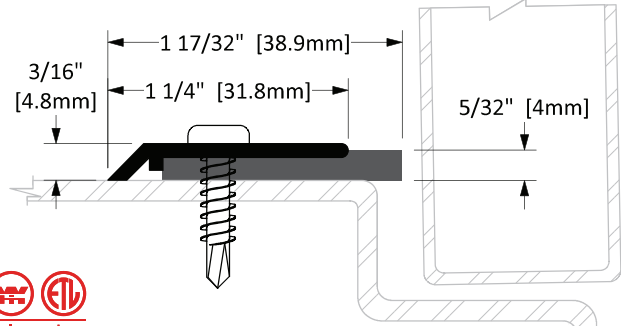

WEATHERSTRIP

W-1

WITH VINYL
Screw Type: A
OPT Screw Type: B
STD Finish: Mill

W-1F

WITH VINYL
Screw Type: A
OPT Screw Type: B
STD Finish: Mill

W-2

WITH VINYL
Screw Type: A
OPT Screw Type: B
STD Finish: Mill

W-2F

WITH VINYL
Screw Type: A
OPT Screw Type: B
STD Finish: Mill

W-13

WITH CLOSED CELL NEOPRENE
Screw Type: A
OPT Screw Type: B
STD Finish: Clear Anodized
OPT Finish: B.A., BL.A.

W-14

WITH CLOSED CELL NEOPRENE
Screw Type: A
OPT Screw Type: B
STD Finish: Clear Anodized
OPT Finish: B.A., BL.A.

W-15

WITH CLOSED CELL NEOPRENE
Screw Type: C
OPT Screw Type: D
STD Finish: Clear Anodized