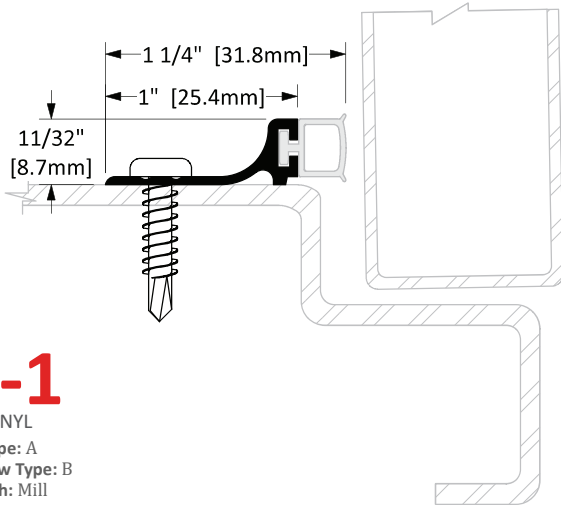

WEATHERSTRIP

W-1

WITH VINYL
Screw Type: A
OPT Screw Type: B
STD Finish: Mill

W-1F

WITH VINYL
Screw Type: A
OPT Screw Type: B
STD Finish: Mill

W-2

WITH VINYL
Screw Type: A
OPT Screw Type: B
STD Finish: Mill

W-2F

WITH VINYL
Screw Type: A
OPT Screw Type: B
STD Finish: Mill

W-13

WITH CLOSED CELL NEOPRENE
Screw Type: A
OPT Screw Type: B
STD Finish: Clear Anodized
OPT Finish: B.A., BL.A.

W-14

WITH CLOSED CELL NEOPRENE
Screw Type: A
OPT Screw Type: B
STD Finish: Clear Anodized
OPT Finish: B.A., BL.A.

W-15

WITH CLOSED CELL NEOPRENE
Screw Type: C
OPT Screw Type: D
STD Finish: Clear Anodized