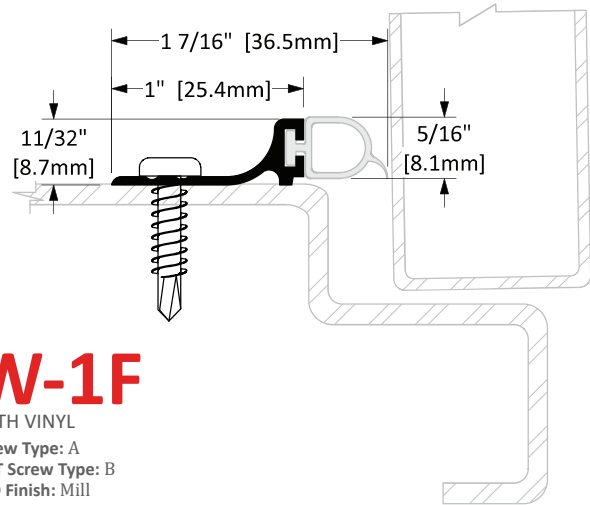

WEATHERSTRIP

W-1

WITH VINYL
Screw Type: A
OPT Screw Type: B
STD Finish: Mill

W-1F

WITH VINYL
Screw Type: A
OPT Screw Type: B
STD Finish: Mill

W-2

WITH VINYL
Screw Type: A
OPT Screw Type: B
STD Finish: Mill

W-2F

WITH VINYL
Screw Type: A
OPT Screw Type: B
STD Finish: Mill

W-13

WITH CLOSED CELL NEOPRENE
Screw Type: A
OPT Screw Type: B
STD Finish: Clear Anodized
OPT Finish: B.A., BL.A.

W-14

WITH CLOSED CELL NEOPRENE
Screw Type: A
OPT Screw Type: B
STD Finish: Clear Anodized
OPT Finish: B.A., BL.A.

W-15

WITH CLOSED CELL NEOPRENE
Screw Type: C
OPT Screw Type: D
STD Finish: Clear Anodized